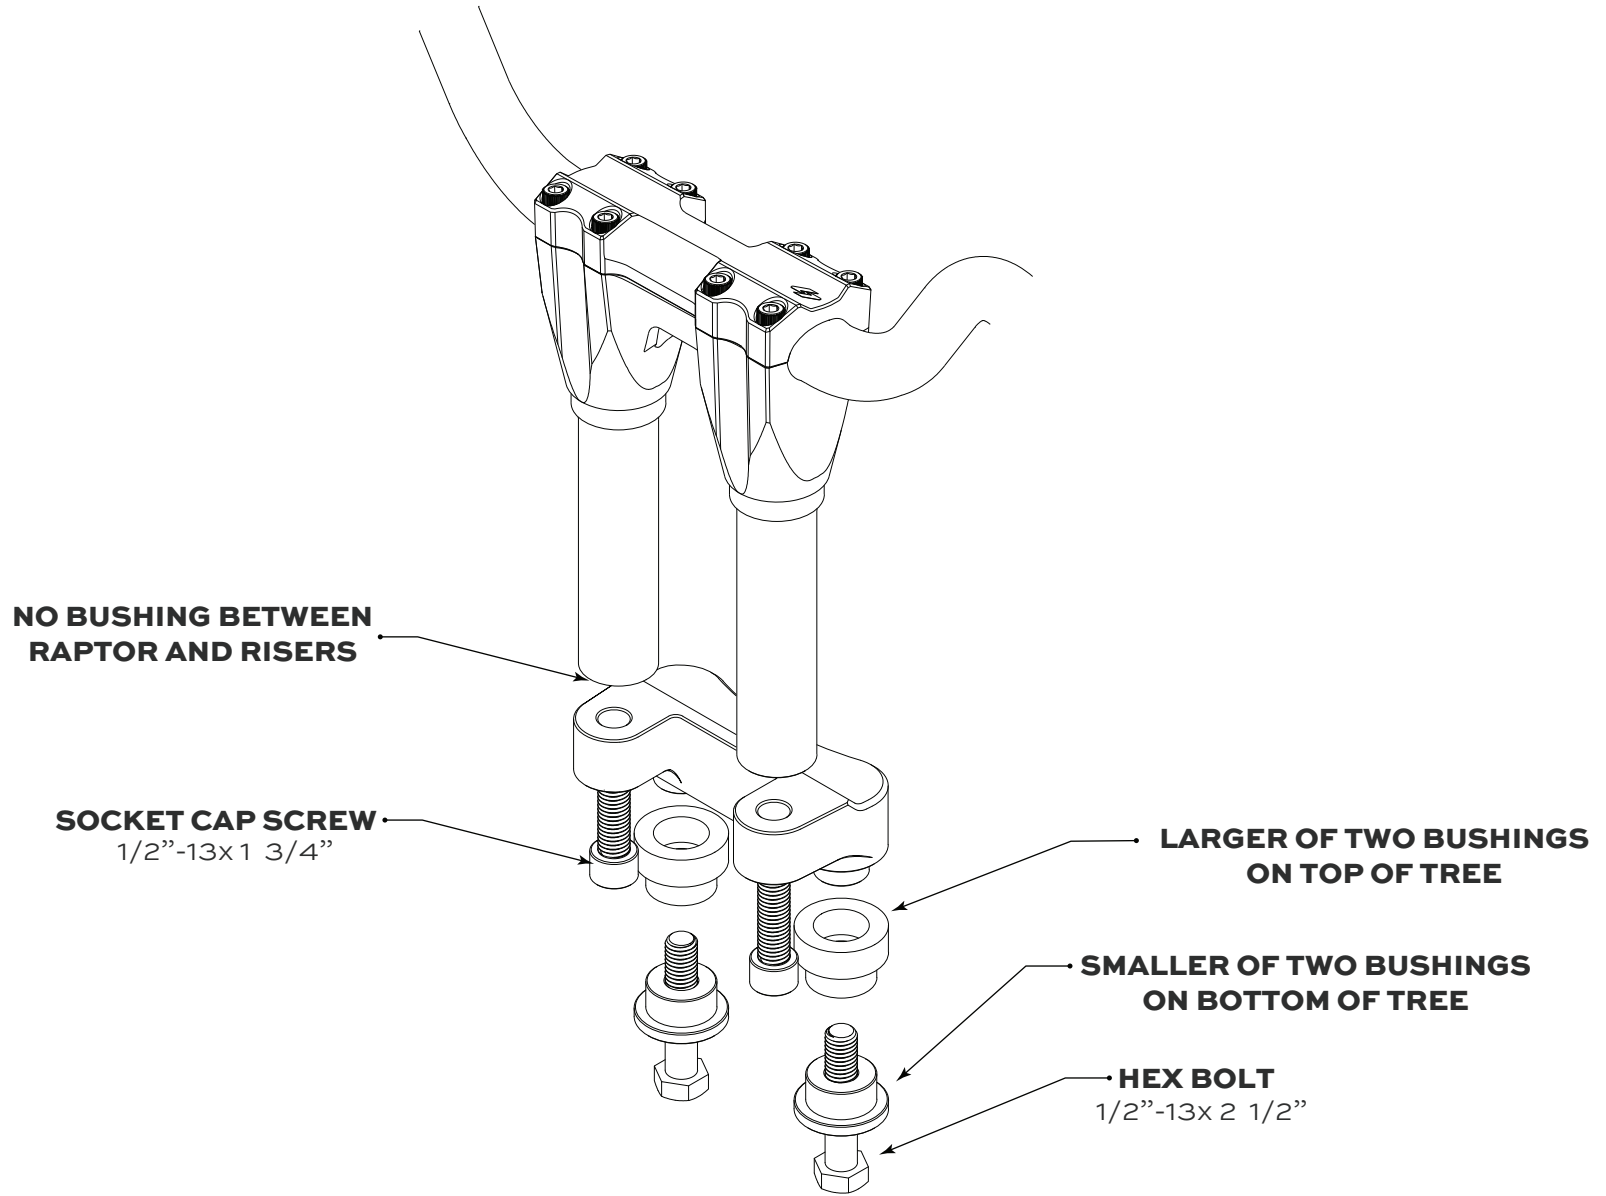

RAPTOR PULL BACK PLATE

UN-PB-02

FITMENT:
FXD/FXR/PRE-17 SOFTAIL/XL