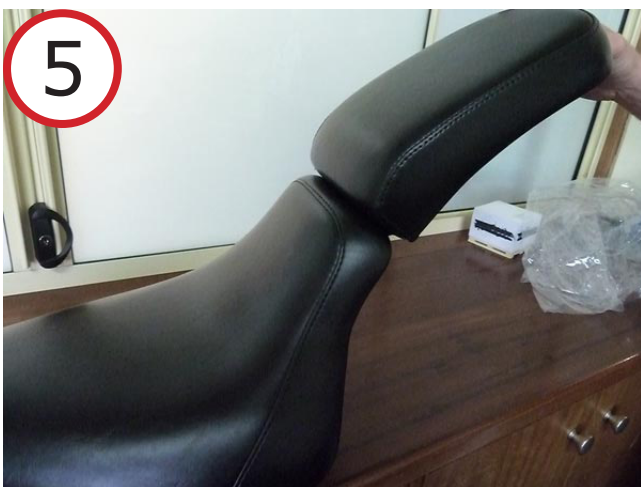

Bare Bones P-Pad LP-LX-850P to Bare Bones Seat LP-LX-850

P-Pad has a hidden Flap

Tags on Rider Seat are no longer used to mount the seat

Tags on Rider Seat slide into the hidden Flap

Matching hole in P-Pad & Seat align - ready for bolts

Finished product