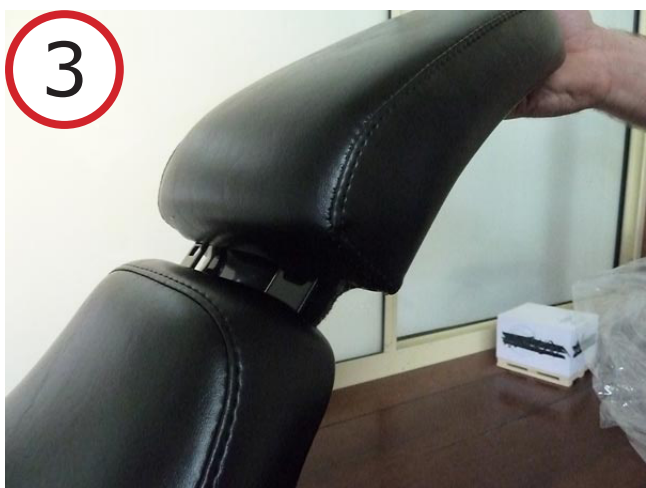

Bare Bones P-Pad LP-LXE-007P to Bare Bones Seat LP-LXE-007

P-Pad has a hidden Flap

Tags on Rider Seat are no longer used to mount the seat

Tags on Rider Seat slide into the hidden Flap

Matching hole in P-Pad & Seat align - ready for bolts