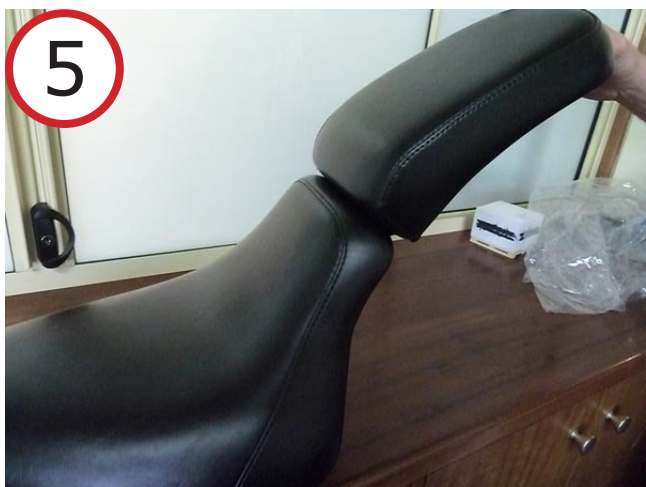

Bare Bones P-Pad LP-LXE-007P to Bare Bones Seat LP-LXE-007

P-Pad has a hidden Flap

Tags on Rider Seat are no longer used to mount the seat

Tags on Rider Seat slide into the hidden Flap

Matching hole in P-Pad & Seat align - ready for bolts

Finished product